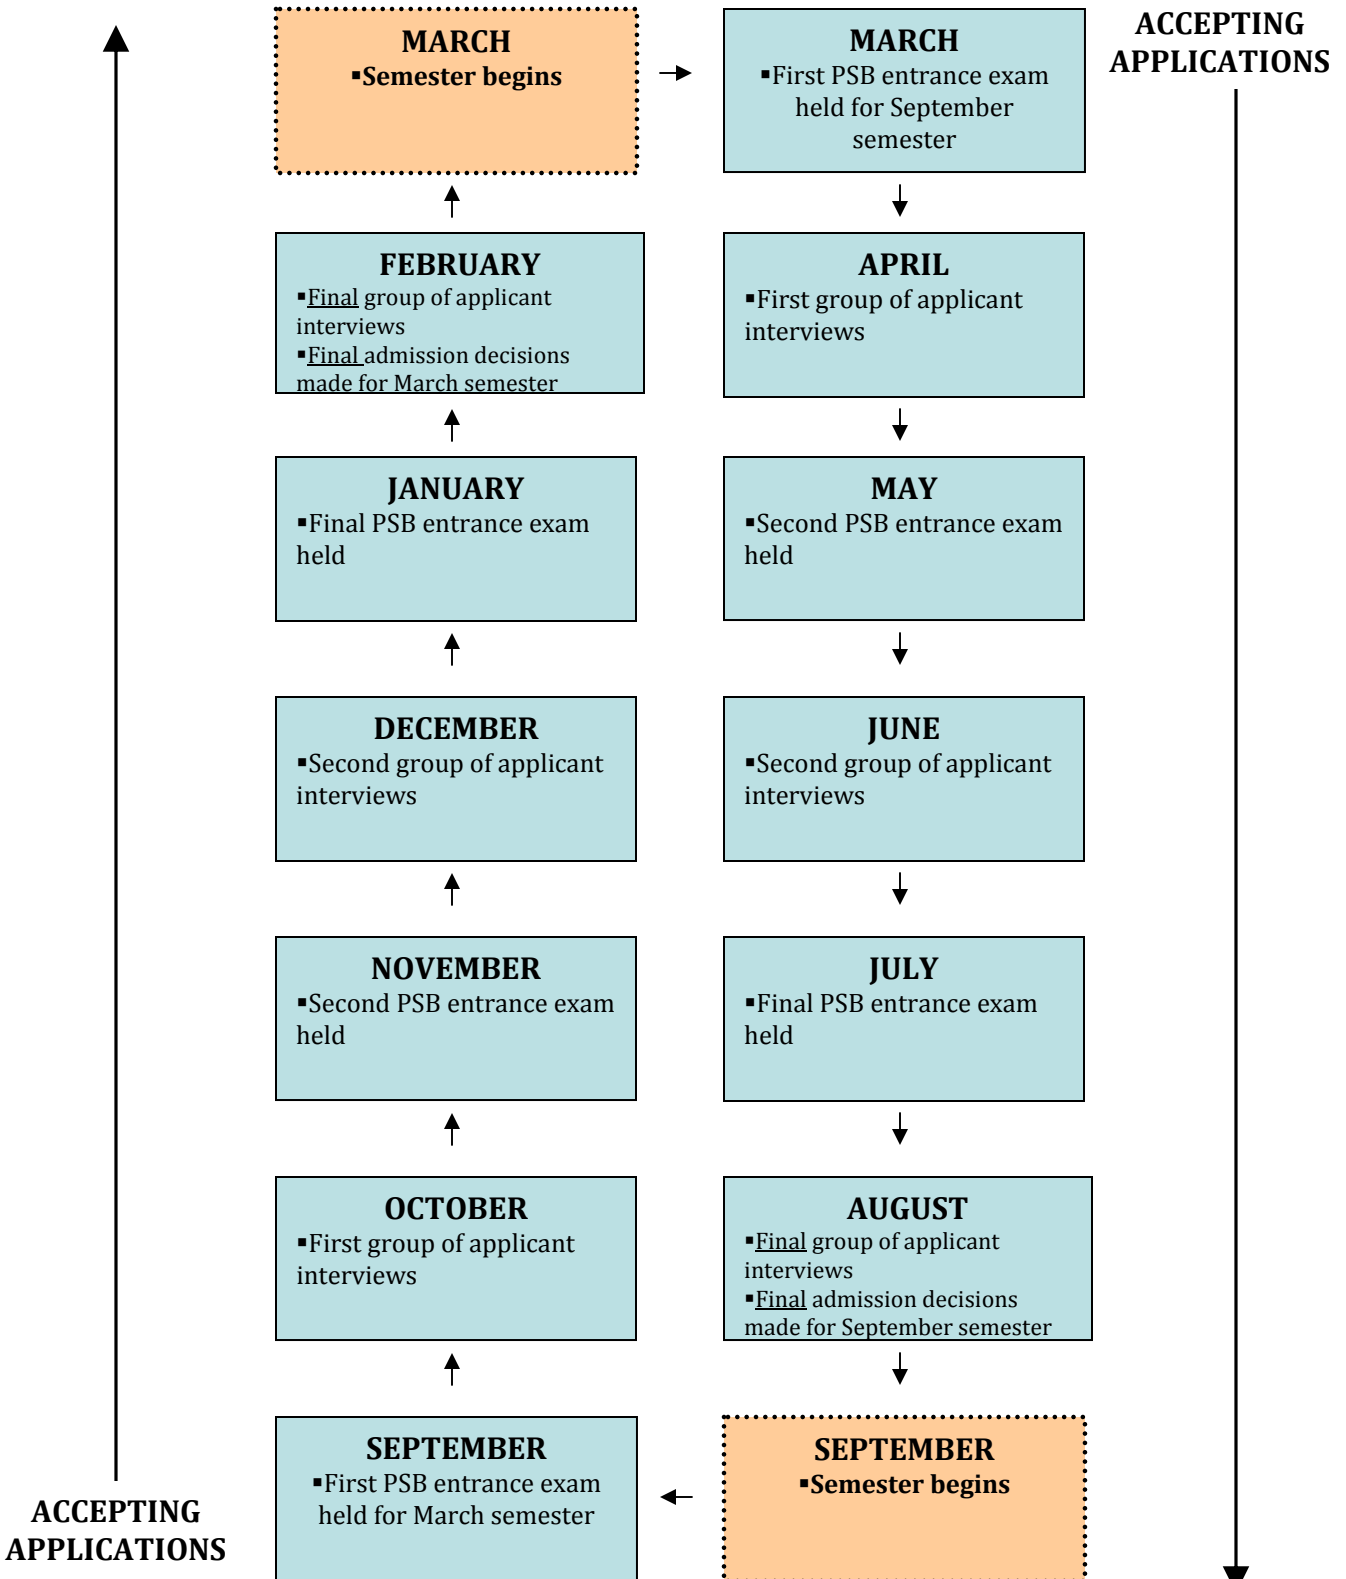

Maine Medical Center  
School of Surgical Technology  
**ADMISSION CYCLE**

A complete application (including work and character references and official transcripts) and a passing entrance exam score are required for faculty interviews.